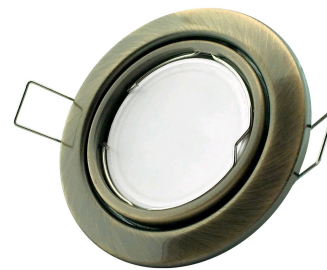

Avide GU10 Frame Round Swivel Copper

Product code: ABGU10F-NS-CO
Brand link: avidelighting.com/qr/ABGU10F-NS-CO
ID: AB-190518
Company name: Armin Trade Kft.
Company address: Kossuth utca 22 2/4, 4024 Debrecen

Date of issue: 2023-01-20

Page: 2/3

PRODUCT SIZE

Diameter:
Height: 27mm

CARDBOARD BOX

EAN: 5999097911465
Packaging:
Dimensions: 92mm x 36mm x 132mm
Net weight: 76.7g
Gross weight: 82g

CARTON

EAN: 5999097911472
Packaging: 1/b 100/c 3200/p
Dimensions: 485mm x 220mm x 390mm
Net weight: 7.67kg
Gross weight: 8.2kg

PALLET EXAMPLE

Height:
Width: 120cm (std Euro pallet)
Mepth: 80cm (std Euro pallet)
Cartons per pallet: 32carton/pallet
Cartons per row:
Net weight: 245.44kg
Gross weight: 262.4kg

PRODUCT PICTURE