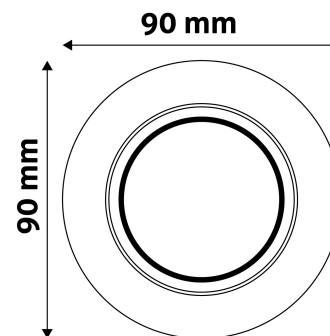

BOX PICTURE

TECHNICAL DETAILS

Wattage:
Voltage range: 220-240V
Inner diameter: 55mm
Cut out size: 70mm
Swivel: Yes
IP standard: IP20

Avide GU10 Frame Round Swivel Copper

Product code: ABGU10F-NS-CO
Brand link: avidelighting.com/qr/ABGU10F-NS-CO
ID: AB-190518
Company name: Armin Trade Kft.
Company address: Kossuth utca 22 2/4, 4024 Debrecen

Date of issue: 2023-01-20

Page: 2/3

PRODUCT SIZE

Diameter:
Height: 27mm

CARDBOARD BOX

EAN: 5999097911465
Packaging:
Dimensions: 92mm x 36mm x 132mm
Net weight: 76.7g
Gross weight: 82g

CARTON

EAN: 5999097911472
Packaging: 1/b 100/c 3200/p
Dimensions: 485mm x 220mm x 390mm
Net weight: 7.67kg
Gross weight: 8.2kg

PALLET EXAMPLE

Height:
Width: 120cm (std Euro pallet)
Mepth: 80cm (std Euro pallet)
Cartons per pallet: 32carton/pallet
Cartons per row:
Net weight: 245.44kg
Gross weight: 262.4kg

PRODUCT PICTURE

PRODUCT OUTLINE