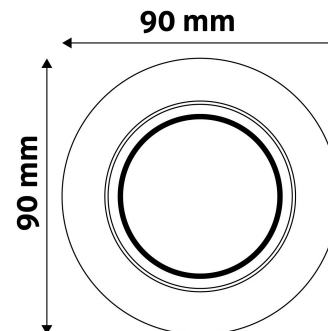

PRODUCT OUTLINE