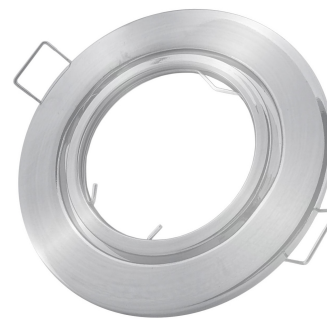

Avide GU10 Frame Round Swivel Satin Nickel

Product code: ABGU10F-NS-SN
Brand link: avidelighting.com/qr/ABGU10F-NS-SN
ID: AB-190518
Company name: Armin Trade Kft.
Company address: Kossuth utca 22 2/4, 4024 Debrecen

Date of issue: 2023-01-20

Page: 1/3

SPECIFICATIONS

EAN code: 5999097917160
Warranty: 2year(s)
Socket: GU10
Color: Satin nickel
Material: Metal
Working temperature:
Packaging: 1/b 100/c 3200/p
Certifications: CE

BOX PICTURE

TECHNICAL DETAILS

Wattage:
Voltage range: 220-240V
Inner diameter: 55mm
Cut out size: 70mm
Swivel: Yes
IP standard: IP20

Avide GU10 Frame Round Swivel Satin Nickel

Product code: ABGU10F-NS-SN
Brand link: avidelighting.com/qr/ABGU10F-NS-SN
ID: AB-190518
Company name: Armin Trade Kft.
Company address: Kossuth utca 22 2/4, 4024 Debrecen

PRODUCT PICTURE

PRODUCT OUTLINE

Avide GU10 Frame Round Swivel Satin Nickel

Product code: ABGU10F-NS-SN
Brand link: avidelighting.com/qr/ABGU10F-NS-SN
ID: AB-190518
Company name: Armin Trade Kft.
Company address: Kossuth utca 22 2/4, 4024 Debrecen