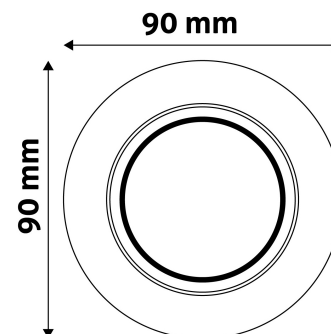

PRODUCT OUTLINE