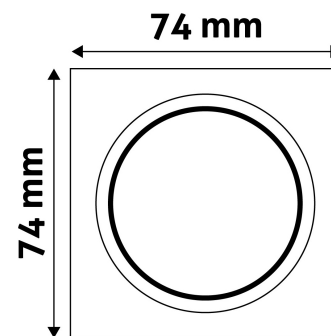

PRODUCT OUTLINE