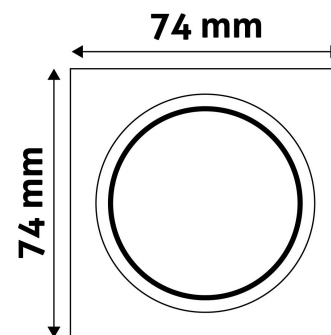

PRODUCT OUTLINE