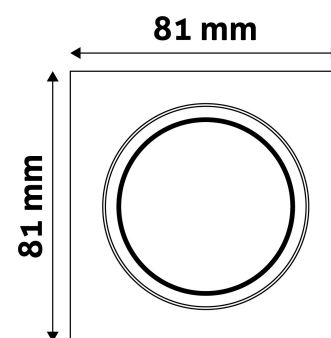

PRODUCT OUTLINE