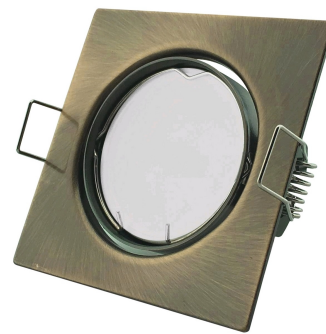

Avide GU10 Frame Square Swivel Copper

Product code:	ABGU10F-SS-CO
Brand link:	avidelighting.com/qr/ABGU10F-SS-CO
ID:	AB-190518
Company name:	Armin Trade Kft.
Company address:	Kossuth utca 22 2/4, 4024 Debrecen

TECHNICAL DETAILS

Wattage:	
Voltage range:	220-240V
Inner diameter:	55mm
Cut out size:	65mm
Swivel:	Yes
IP standard:	IP20

BOX PICTURE

Avide GU10 Frame Square Swivel Copper

Product code: ABGU10F-SS-CO
Brand link: avidelighting.com/qr/ABGU10F-SS-CO
ID: AB-190518
Company name: Armin Trade Kft.
Company address: Kossuth utca 22 2/4, 4024 Debrecen

PRODUCT PICTURE

PRODUCT OUTLINE

Avide GU10 Frame Square Swivel Copper

Product code: ABGU10F-SS-CO
Brand link: avidelighting.com/qr/ABGU10F-SS-CO
ID: AB-190518
Company name: Armin Trade Kft.
Company address: Kossuth utca 22 2/4, 4024 Debrecen