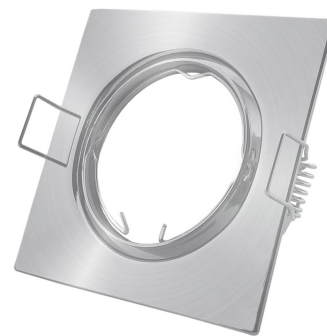

Avide GU10 Frame Square Swivel Satin Nickel

Product code: ABGU10F-SS-SN
Brand link: avidelighting.com/qr/ABGU10F-SS-SN
ID: AB-190518
Company name: Armin Trade Kft.
Company address: Kossuth utca 22 2/4, 4024 Debrecen

TECHNICAL DETAILS

Wattage:
Voltage range: 220-240V
Inner diameter: 55mm
Cut out size: 65mm
Swivel: Yes
IP standard: IP20

BOX PICTURE

Avide GU10 Frame Square Swivel Satin Nickel

Product code: ABGU10F-SS-SN
Brand link: avidelighting.com/qr/ABGU10F-SS-SN
ID: AB-190518
Company name: Armin Trade Kft.
Company address: Kossuth utca 22 2/4, 4024 Debrecen

PRODUCT PICTURE

PRODUCT OUTLINE

Avide GU10 Frame Square Swivel Satin Nickel

Product code: ABGU10F-SS-SN
Brand link: avidelighting.com/qr/ABGU10F-SS-SN
ID: AB-190518
Company name: Armin Trade Kft.
Company address: Kossuth utca 22 2/4, 4024 Debrecen