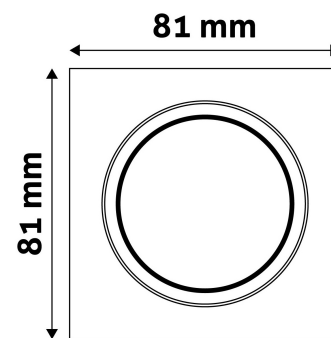

PRODUCT OUTLINE