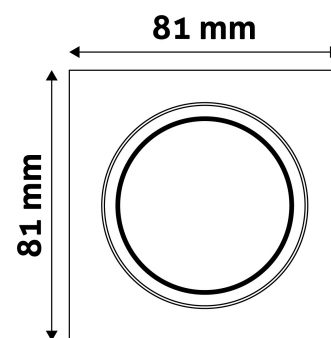

PRODUCT OUTLINE