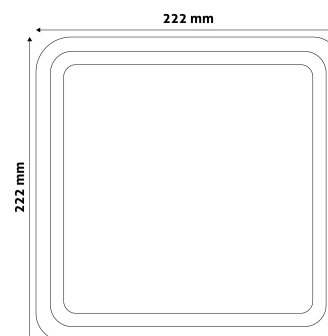

PRODUCT OUTLINE