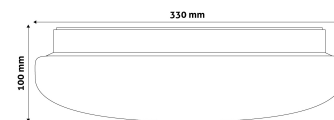

PRODUCT OUTLINE