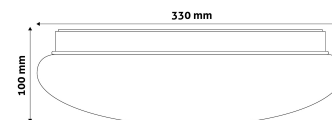

PRODUCT OUTLINE