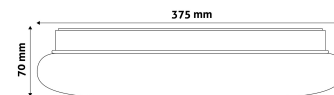

Page: 2/3

PRODUCT SIZE

Diameter: 375mm
 Height: 70mm

CARDBOARD BOX

EAN: 5999097924724
 Packaging: 1/b 10/c 100/p
 Dimensions: 380mm x 380mm x 70mm
 Net weight: 740g
 Gross weight: 970g

CARTON

EAN: 5999097924731
 Packaging: 1/b 10/c 100/p
 Dimensions: 1 130mm x 400mm x 400mm
 Net weight: 7.4kg
 Gross weight: 9.7kg

PALLET EXAMPLE

Height:
 Width: 120cm (std Euro pallet)
 Mepth: 80cm (std Euro pallet)
 Cartons per pallet: 10carton/pallet
 Cartons per row:
 Net weight: 74kg
 Gross weight: 97kg

PRODUCT PICTURE

PRODUCT OUTLINE