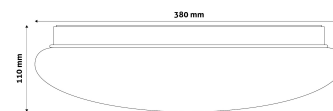

PRODUCT SIZE

Diameter: 380mm
Height: 110mm

CARDBOARD BOX

EAN: 5999097915647
Packaging: 1/b 10/c 100/p
Dimensions: 390mm x 390mm x 118mm
Net weight: 648g
Gross weight: 867g

CARTON

EAN: 5999097915654
Packaging: 1/b 10/c 100/p
Dimensions: 1 130mm x 400mm x 400mm
Net weight: 6.48kg
Gross weight: 8.67kg

PALLET EXAMPLE

Height:
Width: 120cm (std Euro pallet)
Meprh: 80cm (std Euro pallet)
Cartons per pallet: 10carton/pallet
Cartons per row:
Net weight: 64.8kg
Gross weight: 86.7kg

PRODUCT PICTURE

PRODUCT OUTLINE