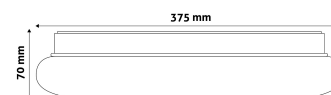

Avide LED Ceiling Lamp Oyster Larissa 24W 375*70mm NW 4000K

Product code: ACLO38NW-24W-LAR
Brand link: avidelighting.com/qr/ACLO38NW-24W-LAR
ID: AB-190518
Company name: Armin Trade Kft.
Company address: Kossuth utca 22 2/4, 4024 Debrecen

Date of issue: 2023-01-20
Page: 2/3

PRODUCT SIZE

Diameter: 375mm
Height: 70mm

CARDBOARD BOX

EAN: 5999097916347
Packaging: 1/b 10/c 100/p
Dimensions: 380mm x 380mm x 70mm
Net weight: 740g
Gross weight: 970g

CARTON

EAN: 5999097916354
Packaging: 1/b 10/c 100/p
Dimensions: 1 130mm x 400mm x 400mm
Net weight: 7.4kg
Gross weight: 9.7kg

PALLET EXAMPLE

Height:
Width: 120cm (std Euro pallet)
Mepth: 80cm (std Euro pallet)
Cartons per pallet: 10carton/pallet
Cartons per row:
Net weight: 74kg
Gross weight: 97kg

PRODUCT PICTURE

PRODUCT OUTLINE