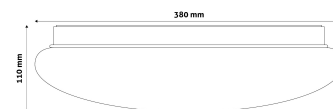

PRODUCT OUTLINE