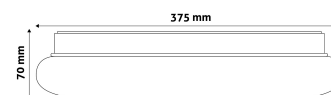

PRODUCT OUTLINE