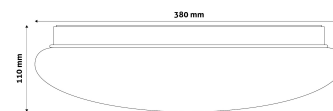

PRODUCT SIZE

Diameter: 380mm
 Height: 110mm

CARDBOARD BOX

EAN: 5999097924106
 Packaging: 1/b 10/c 100/p
 Dimensions: 390mm x 390mm x 118mm
 Net weight: 648g
 Gross weight: 867g

CARTON

EAN: 5999097924113
 Packaging: 1/b 10/c 100/p
 Dimensions: 1 130mm x 400mm x 400mm
 Net weight: 6.48kg
 Gross weight: 8.67kg

PALLET EXAMPLE

Height:
 Width: 120cm (std Euro pallet)
 Mepth: 80cm (std Euro pallet)
 Cartons per pallet: 10carton/pallet
 Cartons per row:
 Net weight: 64.8kg
 Gross weight: 86.7kg

PRODUCT PICTURE

PRODUCT OUTLINE