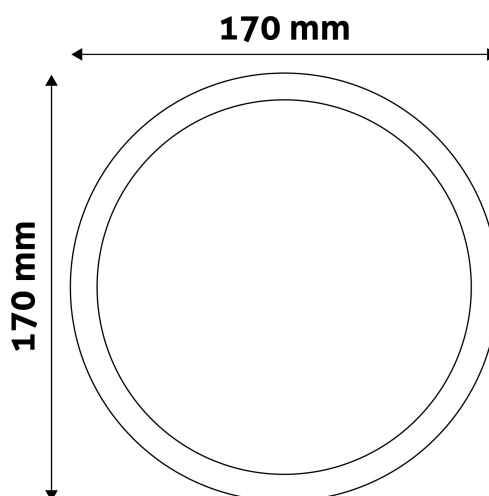

PRODUCT OUTLINE