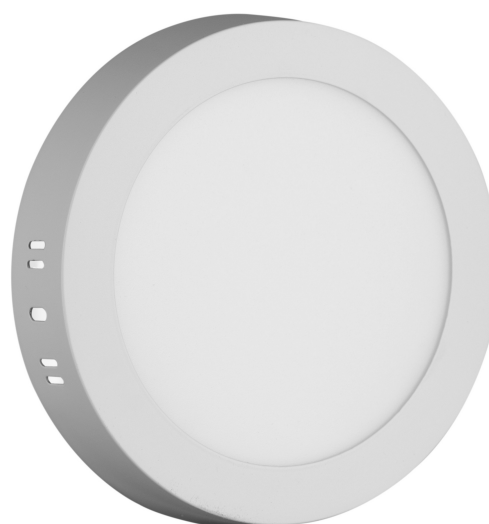

Avide LED Ceiling Lamp Surface Mounted Round ALU 12W CW 6400K

Product code: ACSMCW-R-12W-ALU
Brand link: avidelighting.com/qr/ACSMCW-R-12W-ALU
ID: AB-190518
Company name: Armin Trade Kft.
Company address: Kossuth utca 22 2/4, 4024 Debrecen

Date of issue: 2023-01-20

Page: 1/3

SPECIFICATIONS

EAN code: 5999562281901
Warranty: 3year(s)
Material: Aluminium
Working temperature: -20 - +40°C
Packaging: 1/b 40/c
Certifications: CE

TECHNICAL DETAILS

Wattage: 12W
Voltage: 220-240V
Beam angle: 120°
Dimmability: No
Lumen output: 960lm
Color temperature: 6 400K
Lifetime: 25 000h
Energy class:
Type of LED: SMD
CRI: 80
IP standard: IP20

BOX PICTURE

Avide LED Ceiling Lamp Surface Mounted Round ALU 12W CW 6400K

Product code: ACSMCW-R-12W-ALU
Brand link: avidelighting.com/qr/ACSMCW-R-12W-ALU
ID: AB-190518
Company name: Armin Trade Kft.
Company address: Kossuth utca 22 2/4, 4024 Debrecen

PRODUCT PICTURE

PRODUCT OUTLINE

Avide LED Ceiling Lamp Surface Mounted Round ALU 12W CW 6400K

Product code: ACSMCW-R-12W-ALU
Brand link: avidelighting.com/qr/ACSMCW-R-12W-ALU
ID: AB-190518
Company name: Armin Trade Kft.
Company address: Kossuth utca 22 2/4, 4024 Debrecen