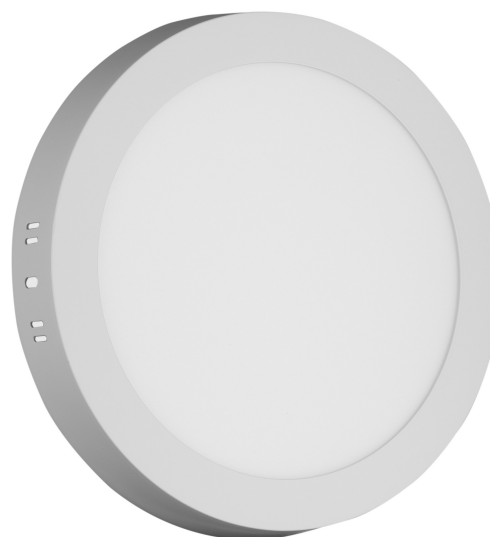

Avide LED Ceiling Lamp Surface Mounted Round ALU 18W CW 6400K

Product code: ACSMCW-R-18W-ALU
Brand link: avidelighting.com/qr/ACSMCW-R-18W-ALU
ID: AB-190518
Company name: Armin Trade Kft.
Company address: Kossuth utca 22 2/4, 4024 Debrecen

Date of issue: 2023-01-20
Page: 2/3

PRODUCT SIZE

Diameter: 220mm
Height: 31.5mm

CARDBOARD BOX

EAN: 5999562281963
Packaging: 1/b 30/c 480/p
Dimensions: 223mm x 223mm x 30mm
Net weight:
Gross weight: 463g

CARTON

EAN: 5999562281970
Packaging: 1/b 30/c 480/p
Dimensions: 690mm x 420mm x 250mm
Net weight:
Gross weight: 13.89kg

PALLET EXAMPLE

Height:
Width: 120cm (std Euro pallet)
Mepth: 80cm (std Euro pallet)
Cartons per pallet: 16carton/pallet
Cartons per row:
Net weight:
Gross weight: 222.24kg

PRODUCT PICTURE