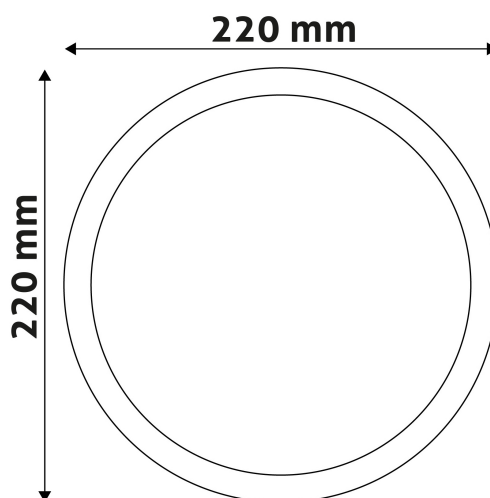

PRODUCT SIZE

Diameter: 220mm
 Height: 31.5mm

CARDBOARD BOX

EAN: 5999562281963
 Packaging: 1/b 30/c 480/p
 Dimensions: 223mm x 223mm x 30mm
 Net weight:
 Gross weight: 463g

CARTON

EAN: 5999562281970
 Packaging: 1/b 30/c 480/p
 Dimensions: 690mm x 420mm x 250mm
 Net weight:
 Gross weight: 13.89kg

PALLET EXAMPLE

Height:
 Width: 120cm (std Euro pallet)
 Mepth: 80cm (std Euro pallet)
 Cartons per pallet: 16carton/pallet
 Cartons per row:
 Net weight:
 Gross weight: 222.24kg

PRODUCT PICTURE

PRODUCT OUTLINE