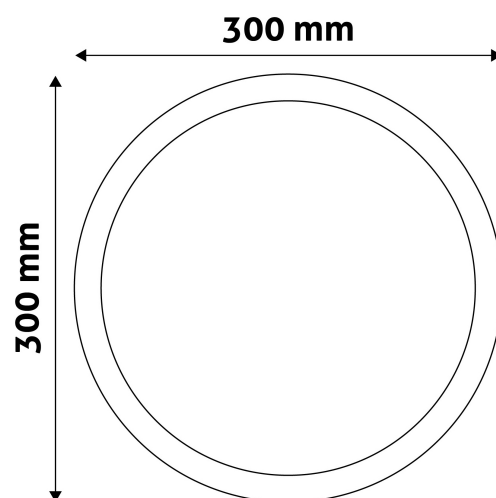

Page: 2/3

PRODUCT SIZE

Diameter: 300mm
 Height: 31.5mm

CARDBOARD BOX

EAN: 5999097913148
 Packaging: 1/b 20/c 240/p
 Dimensions: 303mm x 303mm x 30mm
 Net weight: 640g
 Gross weight: 800g

CARTON

EAN: 5999097913155
 Packaging: 1/b 20/c 240/p
 Dimensions: 625mm x 420mm x 325mm
 Net weight: 12.8kg
 Gross weight: 16kg

PALLET EXAMPLE

Height:
 Width: 120cm (std Euro pallet)
 Mepth: 80cm (std Euro pallet)
 Cartons per pallet: 12carton/pallet
 Cartons per row:
 Net weight: 153.6kg
 Gross weight: 192kg

PRODUCT PICTURE

PRODUCT OUTLINE