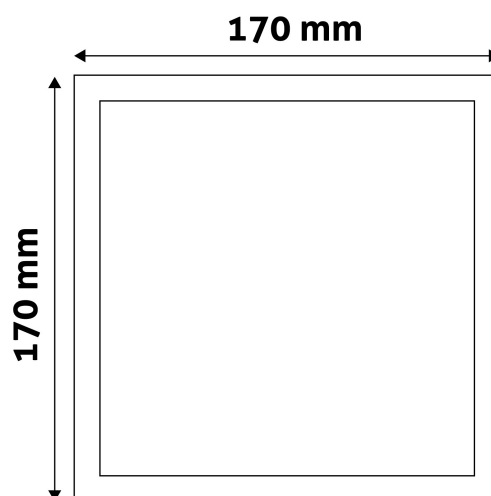

PRODUCT SIZE

Width: 170mm
 Height: 31.5mm

CARDBOARD BOX

EAN: 5999562282021
 Packaging: 1/b 40/c 1440/p
 Dimensions: 173mm x 37mm x 173mm
 Net weight:
 Gross weight: 390g

CARTON

EAN: 5999562282038
 Packaging: 1/b 40/c 1440/p
 Dimensions: 885mm x 220mm x 193mm
 Net weight:
 Gross weight: 15.6kg

PALLET EXAMPLE

Height:
 Width: 120cm (std Euro pallet)
 Mepth: 80cm (std Euro pallet)
 Cartons per pallet: 36carton/pallet
 Cartons per row:
 Net weight:
 Gross weight: 561.6kg

PRODUCT PICTURE

PRODUCT OUTLINE