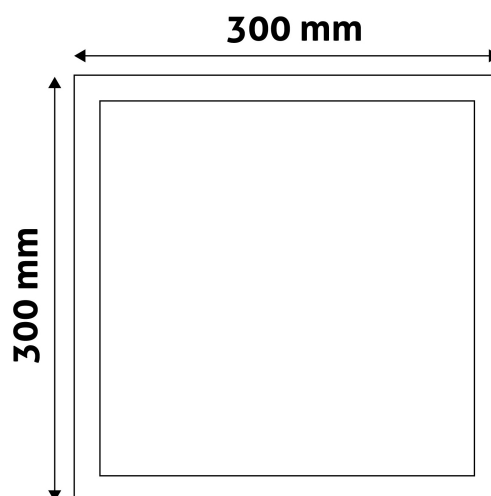

PRODUCT SIZE

Width: 300mm
 Height: 31.5mm

CARDBOARD BOX

EAN: 5999097913162
 Packaging: 1/b 20/c 240/p
 Dimensions: 303mm x 303mm x 30mm
 Net weight: 1 000g
 Gross weight: 1 000g

CARTON

EAN: 5999097913179
 Packaging: 1/b 20/c 240/p
 Dimensions: 625mm x 420mm x 325mm
 Net weight: 20kg
 Gross weight: 20kg

PALLET EXAMPLE

Height:
 Width: 120cm (std Euro pallet)
 Mepth: 80cm (std Euro pallet)
 Cartons per pallet: 12carton/pallet
 Cartons per row:
 Net weight: 240kg
 Gross weight: 240kg

PRODUCT PICTURE

PRODUCT OUTLINE