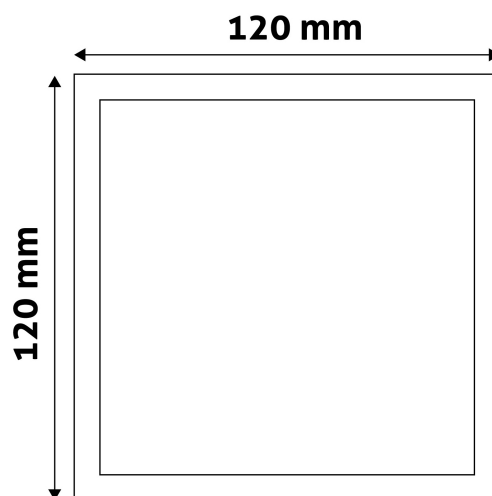

Wattage: 6W
Voltage: 220-240V
Beam angle: 120°
Dimmability: No
Lumen output: 430lm
Color temperature:
Lifetime: 25 000h
Energy class:
Type of LED: SMD
CRI: 80
IP standard: IP20

BOX PICTURE

Avide LED Ceiling Lamp Surface Mounted Square ALU 6W CW 6400K

Page: 2/3

PRODUCT SIZE

Width: 120mm
 Height: 31.5mm

CARDBOARD BOX

EAN: 5999097912448
 Packaging: 1/b 50/c 1600/p
 Dimensions: 125mm x 39mm x 125mm
 Net weight:
 Gross weight: 234g

CARTON

EAN: 5999097912455
 Packaging: 1/b 50/c 1600/p
 Dimensions: 645mm x 220mm x 270mm
 Net weight:
 Gross weight: 11.7kg

PALLET EXAMPLE

Height:
 Width: 120cm (std Euro pallet)
 Mepth: 80cm (std Euro pallet)
 Cartons per pallet: 32carton/pallet
 Cartons per row:
 Net weight:
 Gross weight: 374.4kg

PRODUCT PICTURE

PRODUCT OUTLINE