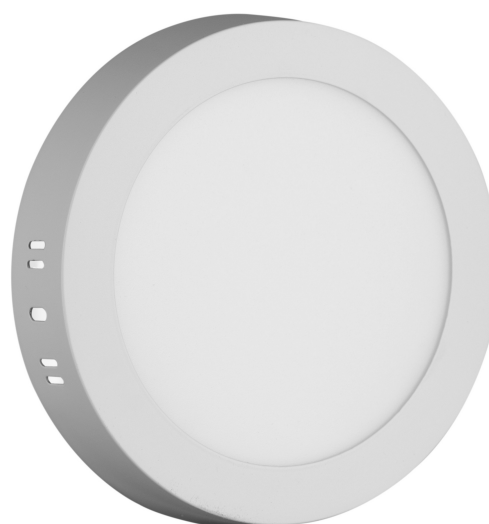

Avide LED Ceiling Lamp Surface Mounted Round ALU 12W NW 4000K

Product code: ACSMNW-R-12W-ALU
Brand link: avidelighting.com/qr/ACSMNW-R-12W-ALU
ID: AB-190518
Company name: Armin Trade Kft.
Company address: Kossuth utca 22 2/4, 4024 Debrecen

Date of issue: 2023-01-20
Page: 2/3

PRODUCT SIZE

Diameter: 170mm
Height: 31.5mm

CARDBOARD BOX

EAN: 5999562281864
Packaging: 1/b 40/c 1440/p
Dimensions: 172mm x 39mm x 176mm
Net weight: 255g
Gross weight: 292.5g

CARTON

EAN: 5999562281871
Packaging: 1/b 40/c 1440/p
Dimensions: 420mm x 365mm x 380mm
Net weight: 10.2kg
Gross weight: 11.7kg

PALLET EXAMPLE

Height:
Width: 120cm (std Euro pallet)
Mepth: 80cm (std Euro pallet)
Cartons per pallet: 36carton/pallet
Cartons per row:
Net weight: 367.2kg
Gross weight: 421.2kg

PRODUCT PICTURE