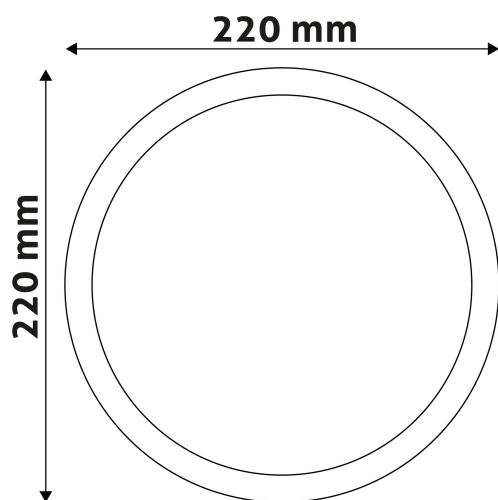

Page: 2/3

PRODUCT SIZE

Diameter: 225mm
 Height: 31.5mm

CARDBOARD BOX

EAN: 5999562281925
 Packaging: 1/b 30/c 480/p
 Dimensions: 220mm x 39mm x 225mm
 Net weight:
 Gross weight: 431g

CARTON

EAN: 5999562281932
 Packaging: 1/b 30/c 480/p
 Dimensions: 690mm x 420mm x 250mm
 Net weight:
 Gross weight: 12.93kg

PALLET EXAMPLE

Height:
 Width: 120cm (std Euro pallet)
 Mepth: 80cm (std Euro pallet)
 Cartons per pallet: 16carton/pallet
 Cartons per row:
 Net weight:
 Gross weight: 206.88kg

PRODUCT PICTURE

PRODUCT OUTLINE