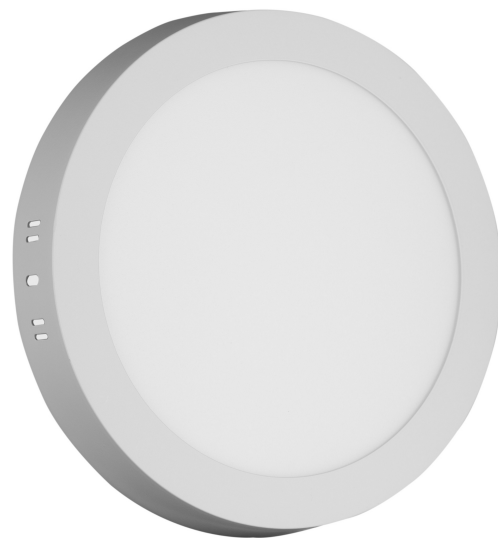

Avide LED Ceiling Lamp Surface Mounted Round ALU 18W NW 4000K

Product code: ACSMNW-R-18W-ALU
Brand link: avidelighting.com/qr/ACSMNW-R-18W-ALU
ID: AB-190518
Company name: Armin Trade Kft.
Company address: Kossuth utca 22 2/4, 4024 Debrecen

Date of issue: 2023-01-20

Page: 2/3

PRODUCT SIZE

Diameter: 225mm
Height: 31.5mm

CARDBOARD BOX

EAN: 5999562281925
Packaging: 1/b 30/c 480/p
Dimensions: 220mm x 39mm x 225mm
Net weight:
Gross weight: 431g

CARTON

EAN: 5999562281932
Packaging: 1/b 30/c 480/p
Dimensions: 690mm x 420mm x 250mm
Net weight:
Gross weight: 12.93kg

PALLET EXAMPLE

Height:
Width: 120cm (std Euro pallet)
Mepth: 80cm (std Euro pallet)
Cartons per pallet: 16carton/pallet
Cartons per row:
Net weight:
Gross weight: 206.88kg

PRODUCT PICTURE