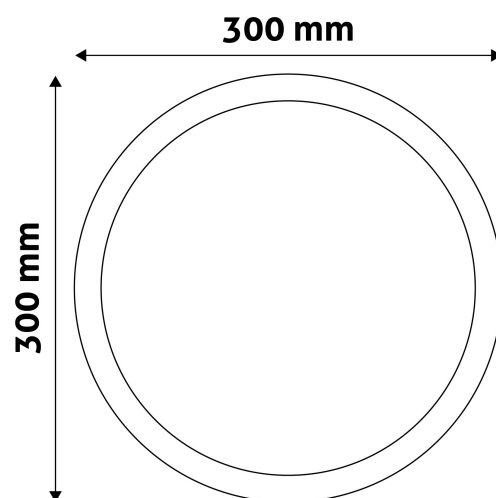

Page: 2/3

PRODUCT SIZE

Diameter: 300mm
 Height: 31.5mm

CARDBOARD BOX

EAN: 5999097908823
 Packaging: 1/b 20/c 240/p
 Dimensions: 300mm x 39mm x 300mm
 Net weight: 655g
 Gross weight: 709g

CARTON

EAN: 5999097908830
 Packaging: 1/b 20/c 240/p
 Dimensions: 625mm x 420mm x 325mm
 Net weight: 13.1kg
 Gross weight: 14.18kg

PALLET EXAMPLE

Height:
 Width: 120cm (std Euro pallet)
 Mepth: 80cm (std Euro pallet)
 Cartons per pallet: 12carton/pallet
 Cartons per row:
 Net weight: 157.2kg
 Gross weight: 170.16kg

PRODUCT PICTURE

PRODUCT OUTLINE