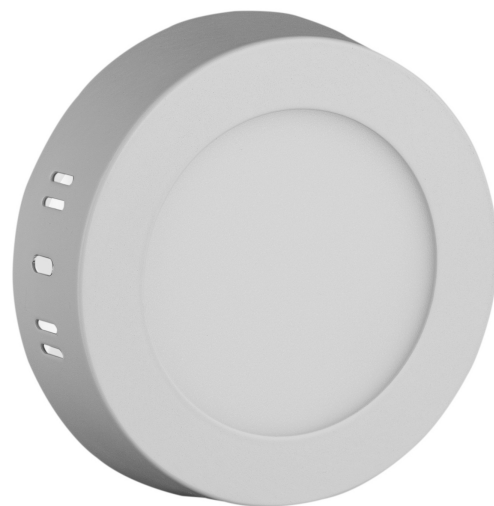

Avide LED Ceiling Lamp Surface Mounted Round ALU 6W NW 4000K

Product code: ACSMNW-R-6W-ALU
Brand link: avidelighting.com/qr/ACSMNW-R-6W-ALU
ID: AB-190518
Company name: Armin Trade Kft.
Company address: Kossuth utca 22 2/4, 4024 Debrecen

Date of issue: 2023-01-20

Page: 2/3

PRODUCT SIZE

Diameter: 120mm
Height: 31.5mm

CARDBOARD BOX

EAN: 5999097912042
Packaging: 1/b 50/c 1600/p
Dimensions: 125mm x 39mm x 125mm
Net weight:
Gross weight: 180g

CARTON

EAN: 5999097912059
Packaging: 1/b 50/c 1600/p
Dimensions: 645mm x 220mm x 270mm
Net weight:
Gross weight: 9kg

PALLET EXAMPLE

Height:
Width: 120cm (std Euro pallet)
Mepth: 80cm (std Euro pallet)
Cartons per pallet: 32carton/pallet
Cartons per row:
Net weight:
Gross weight: 288kg

PRODUCT PICTURE