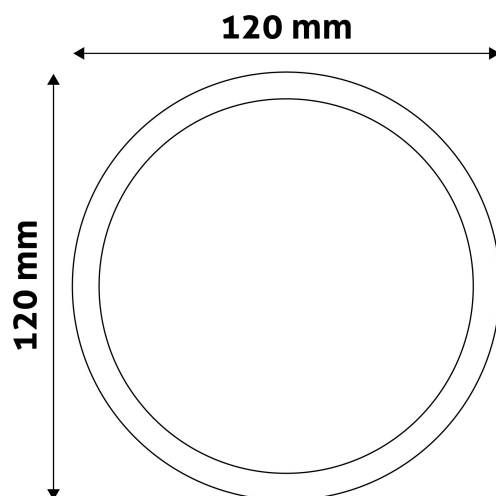

Page: 2/3

PRODUCT SIZE

Diameter: 120mm
 Height: 31.5mm

CARDBOARD BOX

EAN: 5999097912042
 Packaging: 1/b 50/c 1600/p
 Dimensions: 125mm x 39mm x 125mm
 Net weight:
 Gross weight: 180g

CARTON

EAN: 5999097912059
 Packaging: 1/b 50/c 1600/p
 Dimensions: 645mm x 220mm x 270mm
 Net weight:
 Gross weight: 9kg

PALLET EXAMPLE

Height:
 Width: 120cm (std Euro pallet)
 Mepth: 80cm (std Euro pallet)
 Cartons per pallet: 32carton/pallet
 Cartons per row:
 Net weight:
 Gross weight: 288kg

PRODUCT PICTURE

PRODUCT OUTLINE