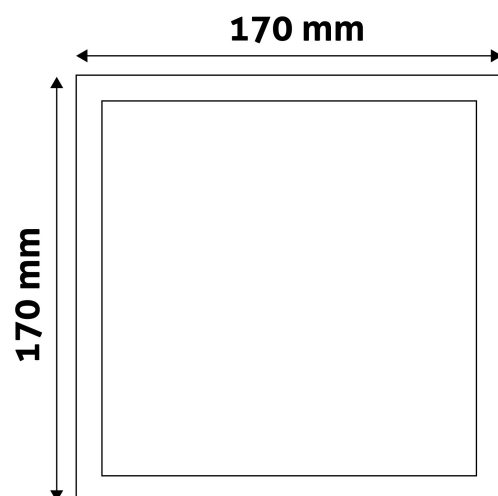

Wattage: 12W
Voltage: 220-240V
Beam angle: 120°
Dimmability: No
Lumen output: 950lm
Color temperature:
Lifetime: 25 000h
Energy class:
Type of LED: SMD
CRI: 80
IP standard: IP20

BOX PICTURE

Avide LED Ceiling Lamp Surface Mounted Square ALU 12W NW 4000K

Page: 2/3

PRODUCT SIZE

Width: 170mm
 Height: 31.5mm

CARDBOARD BOX

EAN: 5999562281987
 Packaging: 1/b 40/c 1440/p
 Dimensions: 180mm x 45mm x 176mm
 Net weight: 312.5g
 Gross weight: 347g

CARTON

EAN: 5999562281994
 Packaging: 1/b 40/c 1440/p
 Dimensions: 475mm x 390mm x 380mm
 Net weight: 12.5kg
 Gross weight: 13.88kg

PALLET EXAMPLE

Height:
 Width: 120cm (std Euro pallet)
 Mepth: 80cm (std Euro pallet)
 Cartons per pallet: 36carton/pallet
 Cartons per row:
 Net weight: 450kg
 Gross weight: 499.68kg

PRODUCT PICTURE

PRODUCT OUTLINE