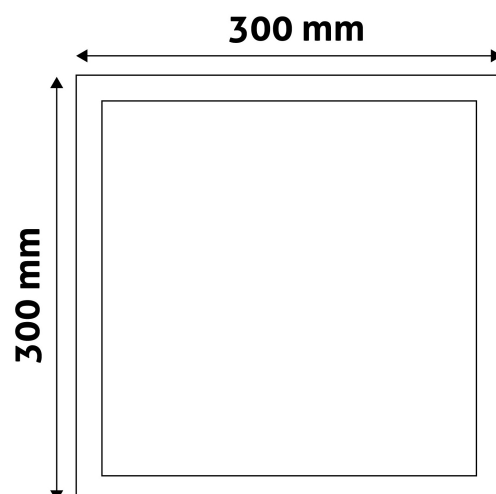

Page: 2/3

PRODUCT SIZE

Width: 300mm
Height: 31.5mm

CARDBOARD BOX

EAN: 5999097908861
Packaging: 1/b 20/c 240/p
Dimensions: 303mm x 303mm x 30mm
Net weight: 795g
Gross weight: 851g

CARTON

EAN: 5999097908878
Packaging: 1/b 20/c 240/p
Dimensions: 625mm x 420mm x 325mm
Net weight: 15.9kg
Gross weight: 17.02kg

PALLET EXAMPLE

Height:
Width: 120cm (std Euro pallet)
Mepth: 80cm (std Euro pallet)
Cartons per pallet: 12carton/pallet
Cartons per row:
Net weight: 190.8kg
Gross weight: 204.24kg

PRODUCT PICTURE

PRODUCT OUTLINE