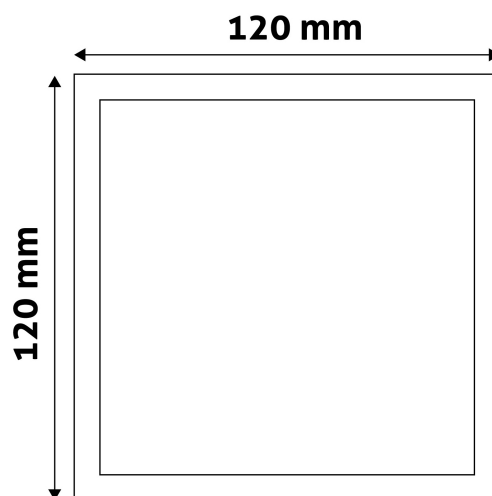

Wattage: 6W
Voltage: 220-240V
Beam angle: 120°
Dimmability: No
Lumen output: 420lm
Color temperature:
Lifetime: 25 000h
Energy class:
Type of LED: SMD
CRI: 80
IP standard: IP20

BOX PICTURE

Avide LED Ceiling Lamp Surface Mounted Square ALU 6W NW 4000K

Page: 2/3

PRODUCT SIZE

Width: 120mm
Height: 31.5mm

CARDBOARD BOX

EAN: 5999097912066
Packaging: 1/b 50/c 1600/p
Dimensions: 125mm x 39mm x 125mm
Net weight:
Gross weight: 200g

CARTON

EAN: 5999097912073
Packaging: 1/b 50/c 1600/p
Dimensions: 645mm x 220mm x 270mm
Net weight:
Gross weight: 10kg

PALLET EXAMPLE

Height:
Width: 120cm (std Euro pallet)
Mepth: 80cm (std Euro pallet)
Cartons per pallet: 32carton/pallet
Cartons per row:
Net weight:
Gross weight: 320kg

PRODUCT PICTURE

PRODUCT OUTLINE

Avide LED Ceiling Lamp Surface Mounted Square ALU 6W NW 4000K