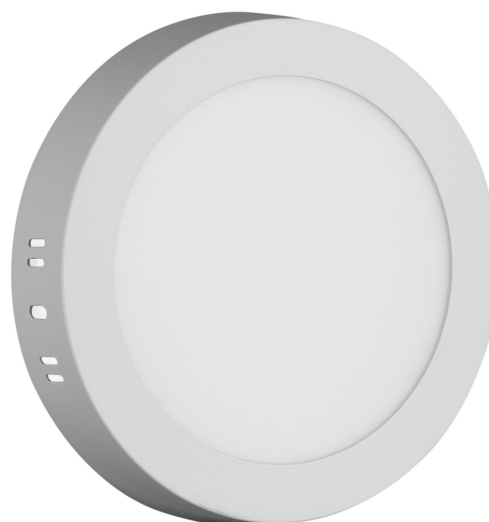

Avide LED Ceiling Lamp Surface Mounted Round ALU 12W WW 3000K

Product code: ACSMWW-R-12W-ALU
Brand link: avidelighting.com/qr/ACSMWW-R-12W-ALU
ID: AB-190518
Company name: Armin Trade Kft.
Company address: Kossuth utca 22 2/4, 4024 Debrecen

Date of issue: 2023-01-20
Page: 2/3

PRODUCT SIZE

Diameter: 170mm
Height: 31.5mm

CARDBOARD BOX

EAN: 5999562281888
Packaging: 1/b 40/c 1440/p
Dimensions: 172mm x 39mm x 172mm
Net weight:
Gross weight: 317g

CARTON

EAN: 5999562281895
Packaging: 1/b 40/c 1440/p
Dimensions: 885mm x 220mm x 193mm
Net weight:
Gross weight: 12.68kg

PALLET EXAMPLE

Height:
Width: 120cm (std Euro pallet)
Mepth: 80cm (std Euro pallet)
Cartons per pallet: 36carton/pallet
Cartons per row:
Net weight:
Gross weight: 456.48kg

PRODUCT PICTURE