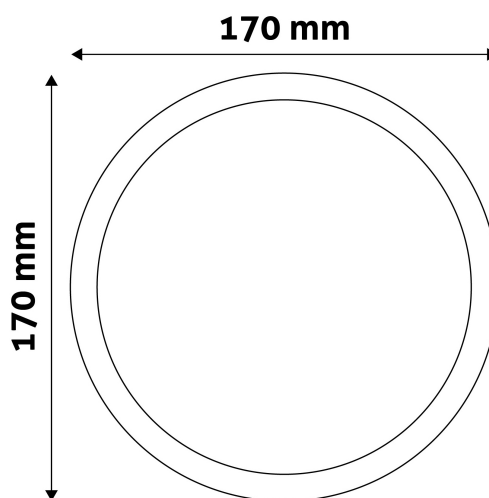

PRODUCT SIZE

Diameter: 170mm
 Height: 31.5mm

CARDBOARD BOX

EAN: 5999562281888
 Packaging: 1/b 40/c 1440/p
 Dimensions: 172mm x 39mm x 172mm
 Net weight:
 Gross weight: 317g

CARTON

EAN: 5999562281895
 Packaging: 1/b 40/c 1440/p
 Dimensions: 885mm x 220mm x 193mm
 Net weight:
 Gross weight: 12.68kg

PALLET EXAMPLE

Height:
 Width: 120cm (std Euro pallet)
 Mepth: 80cm (std Euro pallet)
 Cartons per pallet: 36carton/pallet
 Cartons per row:
 Net weight:
 Gross weight: 456.48kg

PRODUCT PICTURE

PRODUCT OUTLINE