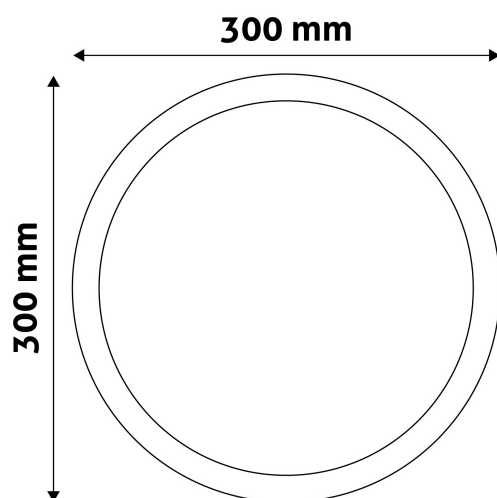

PRODUCT OUTLINE