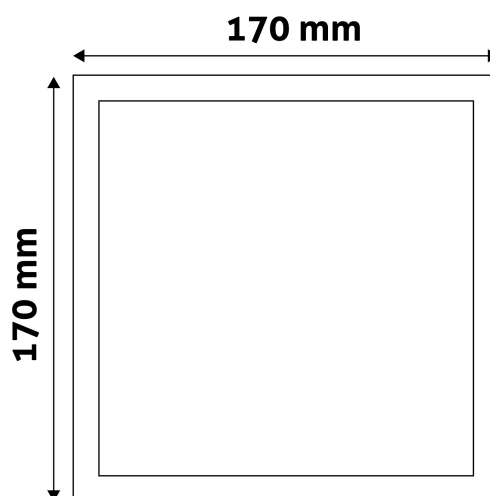

Wattage: 12W
Voltage: 220-240V
Beam angle: 120°
Dimmability: No
Lumen output: 940lm
Color temperature:
Lifetime: 25 000h
Energy class:
Type of LED: SMD
CRI: 80
IP standard: IP20

BOX PICTURE

Avide LED Ceiling Lamp Surface Mounted Square ALU 12W WW 3000K

PRODUCT SIZE

Width: 170mm
 Height: 31.5mm

CARDBOARD BOX

EAN: 5999562282007
 Packaging: 1/b 40/c 1440/p
 Dimensions: 173mm x 39mm x 175mm
 Net weight:
 Gross weight: 390g

CARTON

EAN: 5999562282014
 Packaging: 1/b 40/c 1440/p
 Dimensions: 885mm x 220mm x 193mm
 Net weight:
 Gross weight: 15.6kg

PALLET EXAMPLE

Height:
 Width: 120cm (std Euro pallet)
 Depth: 80cm (std Euro pallet)
 Cartons per pallet: 36carton/pallet
 Cartons per row:
 Net weight:
 Gross weight: 561.6kg

PRODUCT PICTURE

PRODUCT OUTLINE