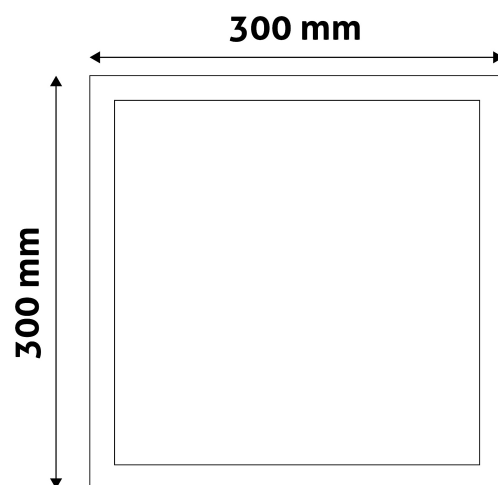

Page: 2/3

PRODUCT SIZE

Width: 300mm
 Height: 31.5mm

CARDBOARD BOX

EAN: 5999097908885
 Packaging: 1/b 20/c 240/p
 Dimensions: 300mm x 39mm x 300mm
 Net weight:
 Gross weight: 990g

CARTON

EAN: 5999097908892
 Packaging: 1/b 20/c 240/p
 Dimensions: 625mm x 420mm x 325mm
 Net weight:
 Gross weight: 19.8kg

PALLET EXAMPLE

Height:
 Width: 120cm (std Euro pallet)
 Mepth: 80cm (std Euro pallet)
 Cartons per pallet: 12carton/pallet
 Cartons per row:
 Net weight:
 Gross weight: 237.6kg

PRODUCT PICTURE

PRODUCT OUTLINE