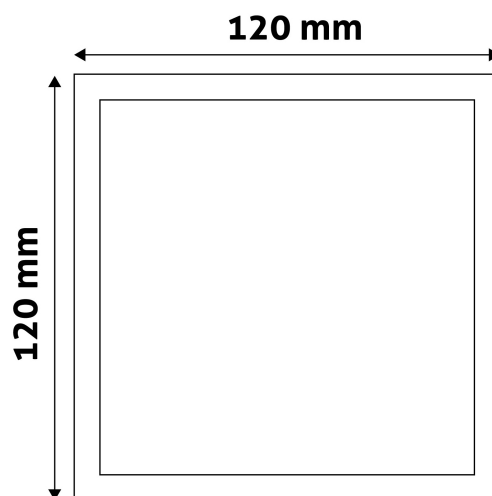

Wattage:	6W
Voltage:	220-240V
Beam angle:	120°
Dimmability:	No
Lumen output:	410lm
Color temperature:	
Lifetime:	25 000h
Energy class:	
Type of LED:	SMD
CRI:	80
IP standard:	IP20

BOX PICTURE

Avide LED Ceiling Lamp Surface Mounted Square ALU 6W WW 3000K

Page: 2/3

PRODUCT SIZE

Width: 120mm
 Height: 31.5mm

CARDBOARD BOX

EAN: 5999097912424
 Packaging: 1/b 50/c 1600/p
 Dimensions: 125mm x 39mm x 125mm
 Net weight:
 Gross weight: 215g

CARTON

EAN: 5999097912431
 Packaging: 1/b 50/c 1600/p
 Dimensions: 645mm x 220mm x 270mm
 Net weight:
 Gross weight: 10.75kg

PALLET EXAMPLE

Height:
 Width: 120cm (std Euro pallet)
 Depth: 80cm (std Euro pallet)
 Cartons per pallet: 32carton/pallet
 Cartons per row:
 Net weight:
 Gross weight: 344kg

PRODUCT PICTURE

PRODUCT OUTLINE