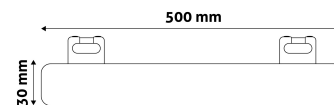

PRODUCT OUTLINE