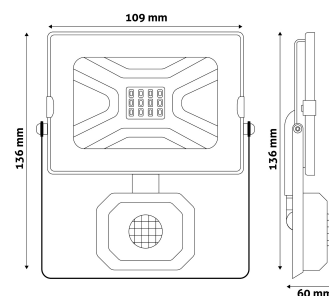

PRODUCT OUTLINE