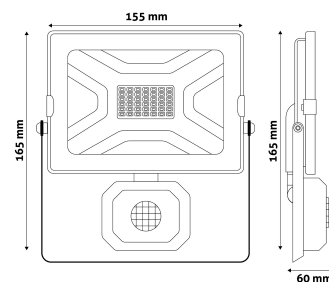

PRODUCT OUTLINE