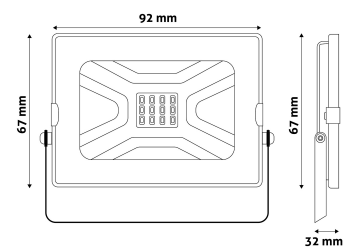

PRODUCT OUTLINE