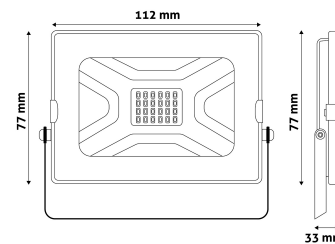

PRODUCT OUTLINE