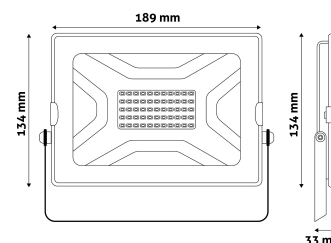

PRODUCT OUTLINE