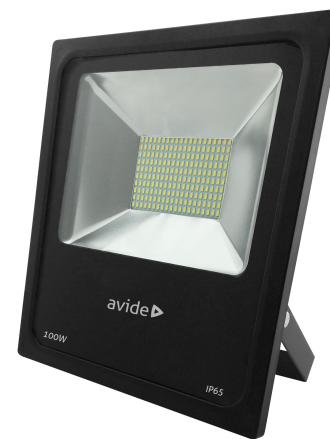

Avide LED Flood Light Slim SMD 100W NW 4000K Industrial

Product code: ABSSFLNW-100W
Brand link: avidelighting.com/qr/ABSSFLNW-100W
ID: AB-190518
Company name: Armin Trade Kft.
Company address: Kossuth utca 22 2/4, 4024 Debrecen

Date of issue: 2023-01-20

Page: 2/3

PRODUCT SIZE

Width: 287mm
Height: 340mm
Depth: 92mm

CARDBOARD BOX

EAN: 5999097922805
Packaging: 1/b 4/c 96/p
Dimensions: 305mm x 390mm x 75mm
Net weight:
Gross weight: 2 625g

CARTON

EAN: 5999097922812
Packaging: 1/b 4/c 96/p
Dimensions: 320mm x 320mm x 410mm
Net weight:
Gross weight: 10.5kg

PALLET EXAMPLE

Height:
Width: 120cm (std Euro pallet)
Mept: 80cm (std Euro pallet)
Cartons per pallet: 24carton/pallet
Cartons per row:
Net weight:
Gross weight: 252kg

PRODUCT PICTURE

PRODUCT OUTLINE