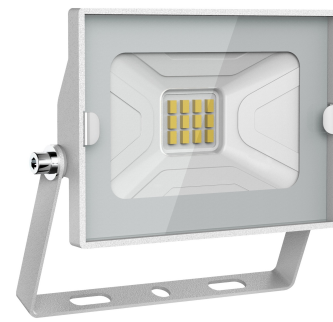

Avide LED Flood Light Slim SMD 10W NW 4000K White

Product code: ABSSFLNW-10W-W
Brand link: avidelighting.com/qr/ABSSFLNW-10W-W
ID: AB-190518
Company name: Armin Trade Kft.
Company address: Kossuth utca 22 2/4, 4024 Debrecen

Date of issue: 2023-01-20

Page: 2/3

PRODUCT SIZE

Width: 92mm
Height: 67mm
Depth: 32mm

CARDBOARD BOX

EAN: 5999097924847
Packaging: 1/b 60/c 1200/p
Dimensions: 85mm x 115mm x 50mm
Net weight: 250g
Gross weight: 315g

CARTON

EAN: 5999097924854
Packaging: 1/b 60/c 1200/p
Dimensions: 475mm x 350mm x 290mm
Net weight: 15kg
Gross weight: 18.9kg

PALLET EXAMPLE

Height:
Width: 120cm (std Euro pallet)
Meptch: 80cm (std Euro pallet)
Cartons per pallet: 20carton/pallet
Cartons per row:
Net weight: 300kg
Gross weight: 378kg

PRODUCT PICTURE