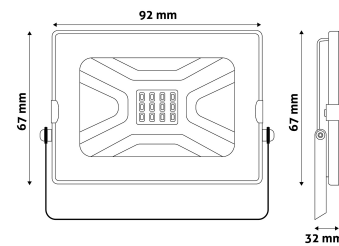

PRODUCT OUTLINE