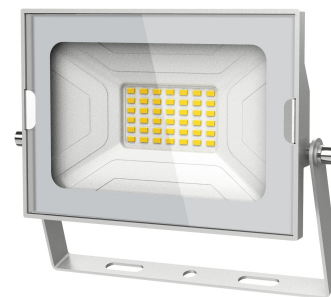

Avide LED Flood Light Slim SMD 30W NW 4000K White

Product code: ABSFLNW-30W-W
Brand link: avidelighting.com/qr/ABSFLNW-30W-W
ID: AB-190518
Company name: Armin Trade Kft.
Company address: Kossuth utca 22 2/4, 4024 Debrecen

Date of issue: 2023-01-20

Page: 2/3

PRODUCT SIZE

Width: 137mm
Height: 97mm
Depth: 33mm

CARDBOARD BOX

EAN: 5999097924885
Packaging: 1/b 40/c 630/p
Dimensions: 115mm x 135mm x 50mm
Net weight: 700g
Gross weight: 741g

CARTON

EAN: 5999097924892
Packaging: 1/b 40/c 630/p
Dimensions: 625mm x 345mm x 260mm
Net weight: 28kg
Gross weight: 29.64kg

PALLET EXAMPLE

Height:
Width: 120cm (std Euro pallet)
Mepth: 80cm (std Euro pallet)
Cartons per pallet: 15carton/pallet
Cartons per row:
Net weight: 441kg
Gross weight: 466.83kg

PRODUCT PICTURE