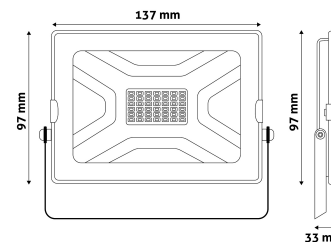

PRODUCT OUTLINE