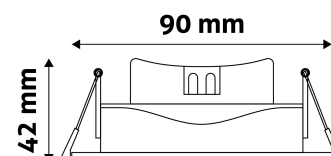

PRODUCT OUTLINE