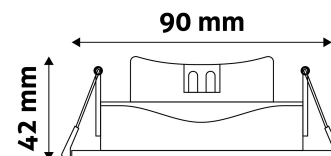

PRODUCT SIZE

Diameter:	
Height:	90mm
Cut out size:	75-85mm

CARDBOARD BOX

EAN:	5999097920580
Packaging:	1/b 100/c 1600/p
Dimensions:	105mm x 105mm x 56mm
Net weight:	81g
Gross weight:	107g

CARTON

EAN:	5999097920597
Packaging:	1/b 100/c 1600/p
Dimensions:	520mm x 275mm x 375mm
Net weight:	8.1kg
Gross weight:	10.7kg

PALLET EXAMPLE

Height:	
Width:	120cm (std Euro pallet)
Meptn:	80cm (std Euro pallet)
Cartons per pallet:	16carton/pallet
Cartons per row:	
Net weight:	129.6kg
Gross weight:	171.2kg

PRODUCT PICTURE

PRODUCT OUTLINE