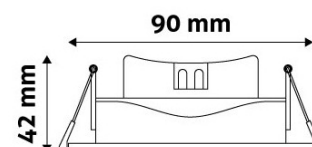

PRODUCT OUTLINE